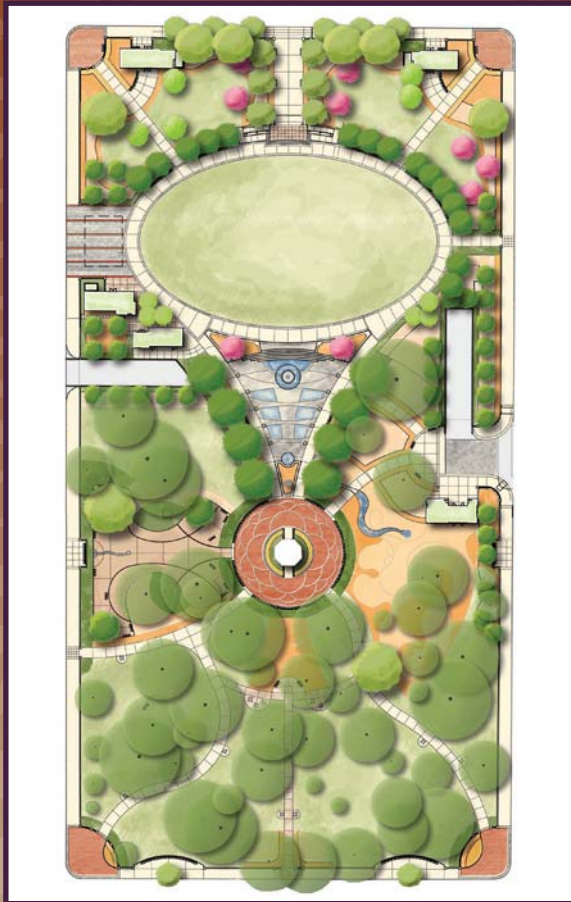

WASHINGTON PARK

CLIENT

3CDC and
Cincinnati Park Board

LOCATION

Cincinnati, OH

PROJECT PHASE

Master Plan and
Implementation

DESCRIPTION

Human Nature collaborated with a multidisciplinary team to develop a new master plan for Washington Park, one of Cincinnati's oldest public parks located in a rapidly redeveloping historic neighborhood. The design team worked with the client team, local stakeholder organizations, and community participants to craft a park vision that acknowledges the historic surroundings, while providing new and contemporary amenities for residents and visitors. The proposed plan preserves as many of the existing large trees as possible and recommends several new improvements, including an oval lawn for civic events and concerts, a dog park, gardens, a concessions stand, an interactive fountain, a custom play environment, multiple picnicking opportunities, and park gateways. The plan addresses the complex needs and values of a diverse and active community. The design team continued work through implementation, with Human Nature serving as Park Designer and Landscape Architect.