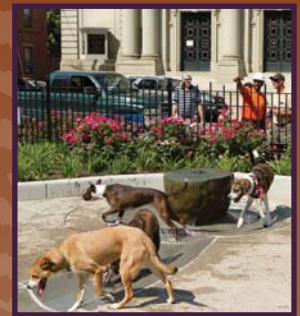

Human Nature collaborated with a multidisciplinary team to develop a new master plan for Washington Park, one of Cincinnati's oldest public parks located in a rapidly redeveloping historic neighborhood. The design team worked with the client team, local stakeholder organizations, and community participants to craft a park vision that acknowledges the historic surroundings, while providing new and contemporary amenities for residents and visitors. The proposed plan preserves as many of the existing large trees as possible and recommends several new improvements, including an oval lawn for civic events and concerts, a dog park, gardens, a concessions stand, an interactive fountain, a custom play environment, multiple picnicking opportunities, and park gateways. The plan addresses the complex needs and values of a diverse and active community. The design team continued work through implementation, with Human Nature serving as Park Designer and Landscape Architect.